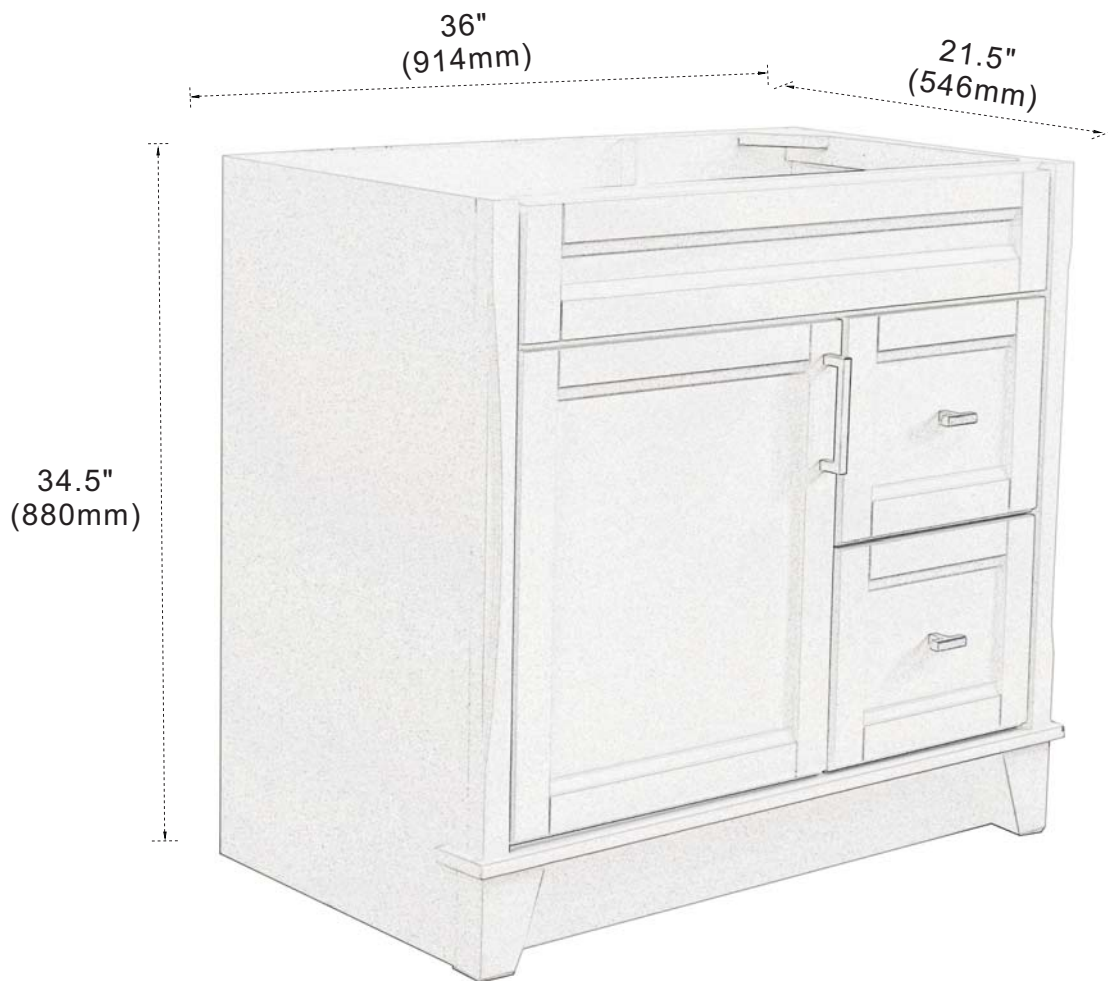

BELLATERRA HOME

Model: 400700-36L (Counter top sold separately)

Features

1. Solid wood and Plywood;
2. One soft closing doors;
3. Two full extension soft closing drawers;
4. Dovetail construction drawers;
5. Brush nickel hardware;

Colors / Finishes

- WH - Pure White;
- BU - Dark Navy Blue;
- DG - Dark Gray

**NOTE: SINK STYLE, SHAPE, FAUCET HOLES, CUTOUT ON TOP, VANITY MAY VARY FROM THE PICTURE ABOVE.
INSTRUCTIONAL PURPOSE ONLY.**